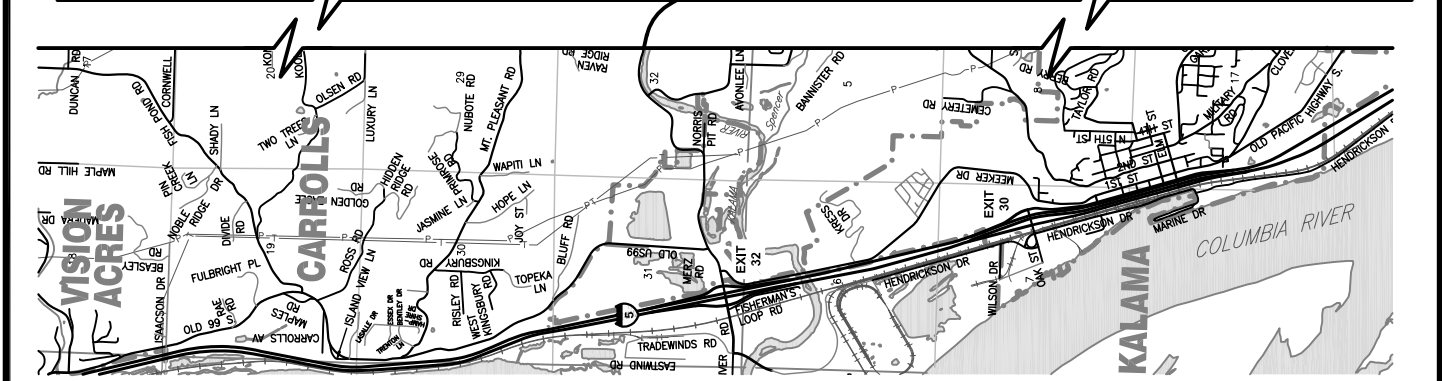

Rd#	Rd Name
1	Italian Creek Rd
2	Greenwood Rd
3	Kelly Rd
4	Weyerhaeuser Rd
5	Kalama River Rd
6	Gobar Rd

DESIGNED BY SA DRAWN BY  APPROVED BY 7/27/2020 DATE	<h1>KALAMA AREA</h1> <h2>2020 OILING</h2>	 <p>DEPARTMENT OF PUBLIC WORKS</p> <p>1600 13th AVENUE SOUTH KELSO, WASHINGTON 98626</p>	SHEET 1 OF 1
---	---	---	-----------------------