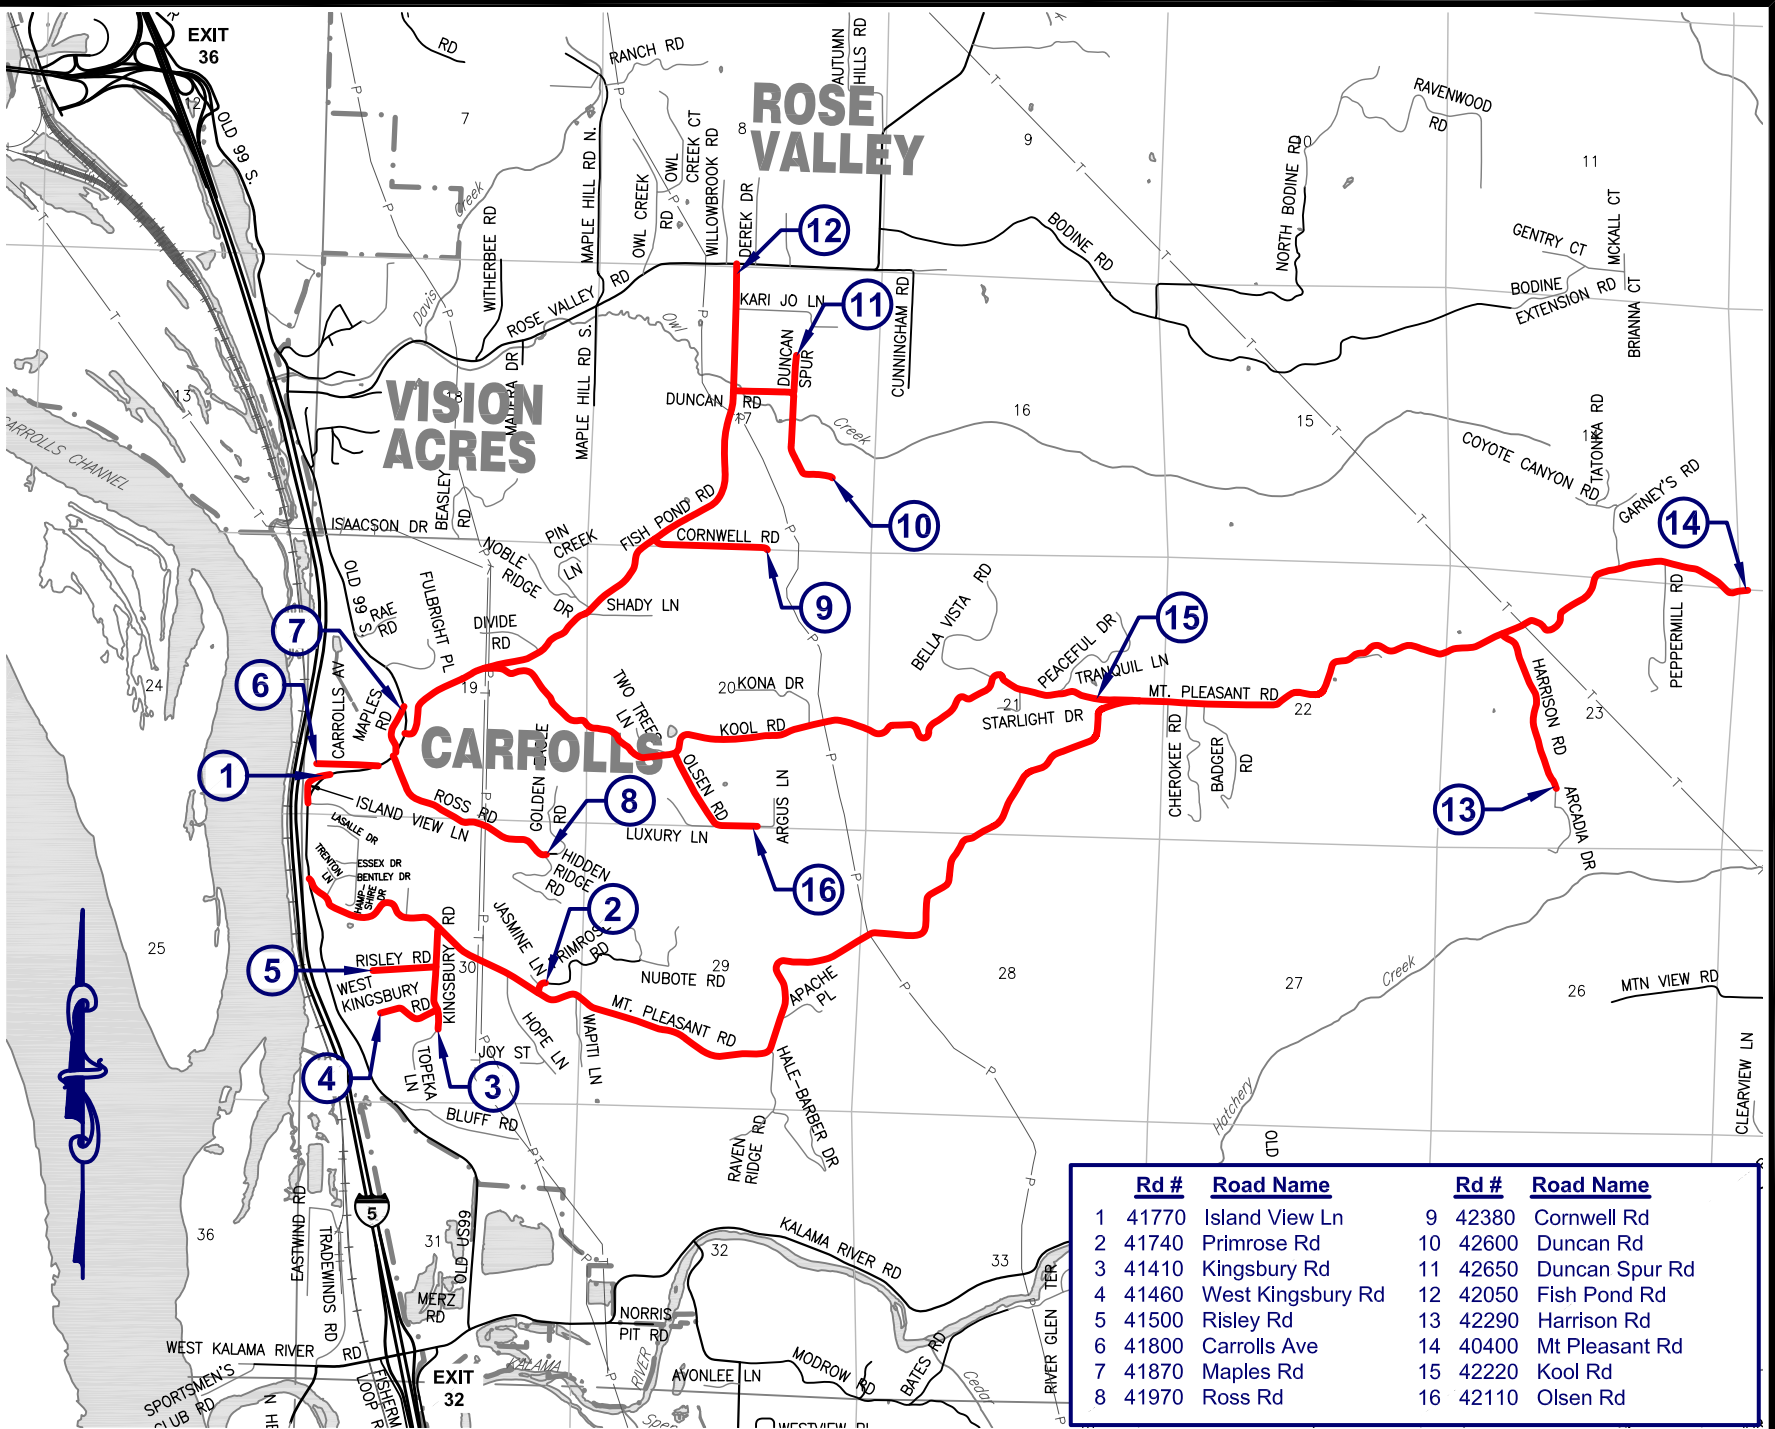

DESIGNED BY SA
 DRAWN BY DB
 APPROVED BY 7/12/21
 DATE

KELSO AREA
2021 CHIP SEALING

DEPARTMENT OF PUBLIC WORKS
 1600 13th AVENUE SOUTH
 KELSO, WASHINGTON 98626

Rd #	Road Name	Rd #	Road Name
1	41770 Island View Ln	9	42380 Cornwell Rd
2	41740 Primrose Rd	10	42600 Duncan Rd
3	41410 Kingsbury Rd	11	42650 Duncan Spur Rd
4	41460 West Kingsbury Rd	12	42050 Fish Pond Rd
5	41500 Risley Rd	13	42290 Harrison Rd
6	41800 Carrolls Ave	14	40400 Mt Pleasant Rd
7	41870 Maples Rd	15	42220 Kool Rd
8	41970 Ross Rd	16	42110 Olsen Rd